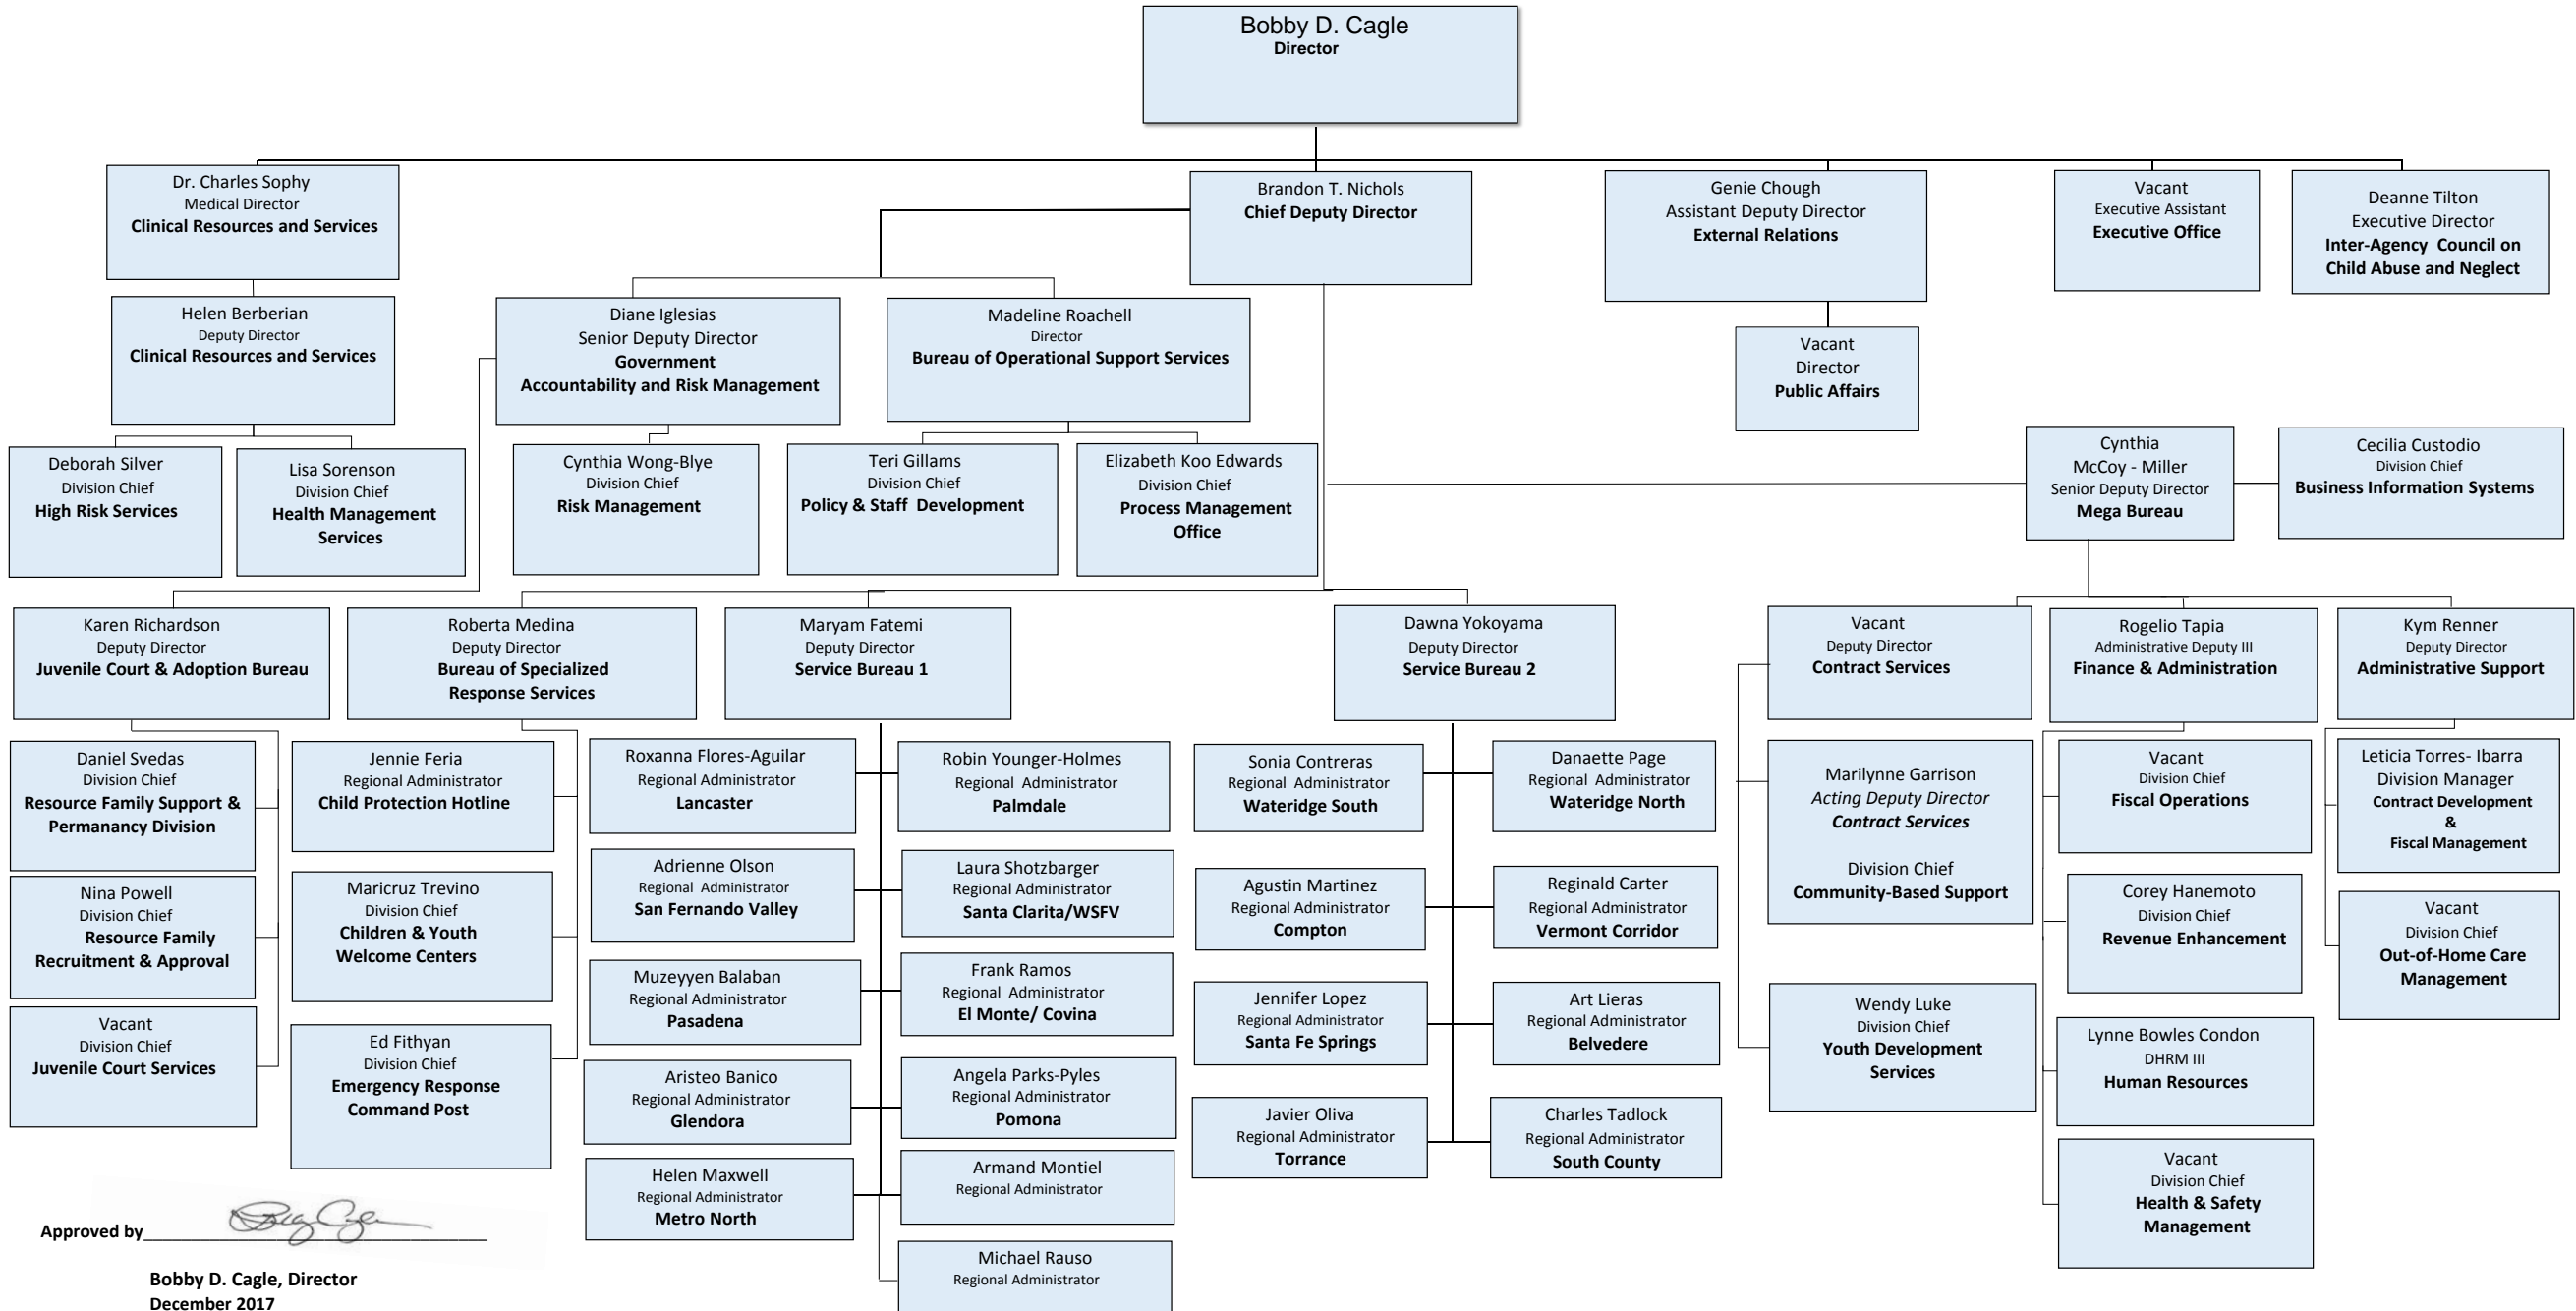

County of Los Angeles
Department of Children and Family Services

Organization Chart

Approved by

Bobby D. Cagle, Director
 December 2017